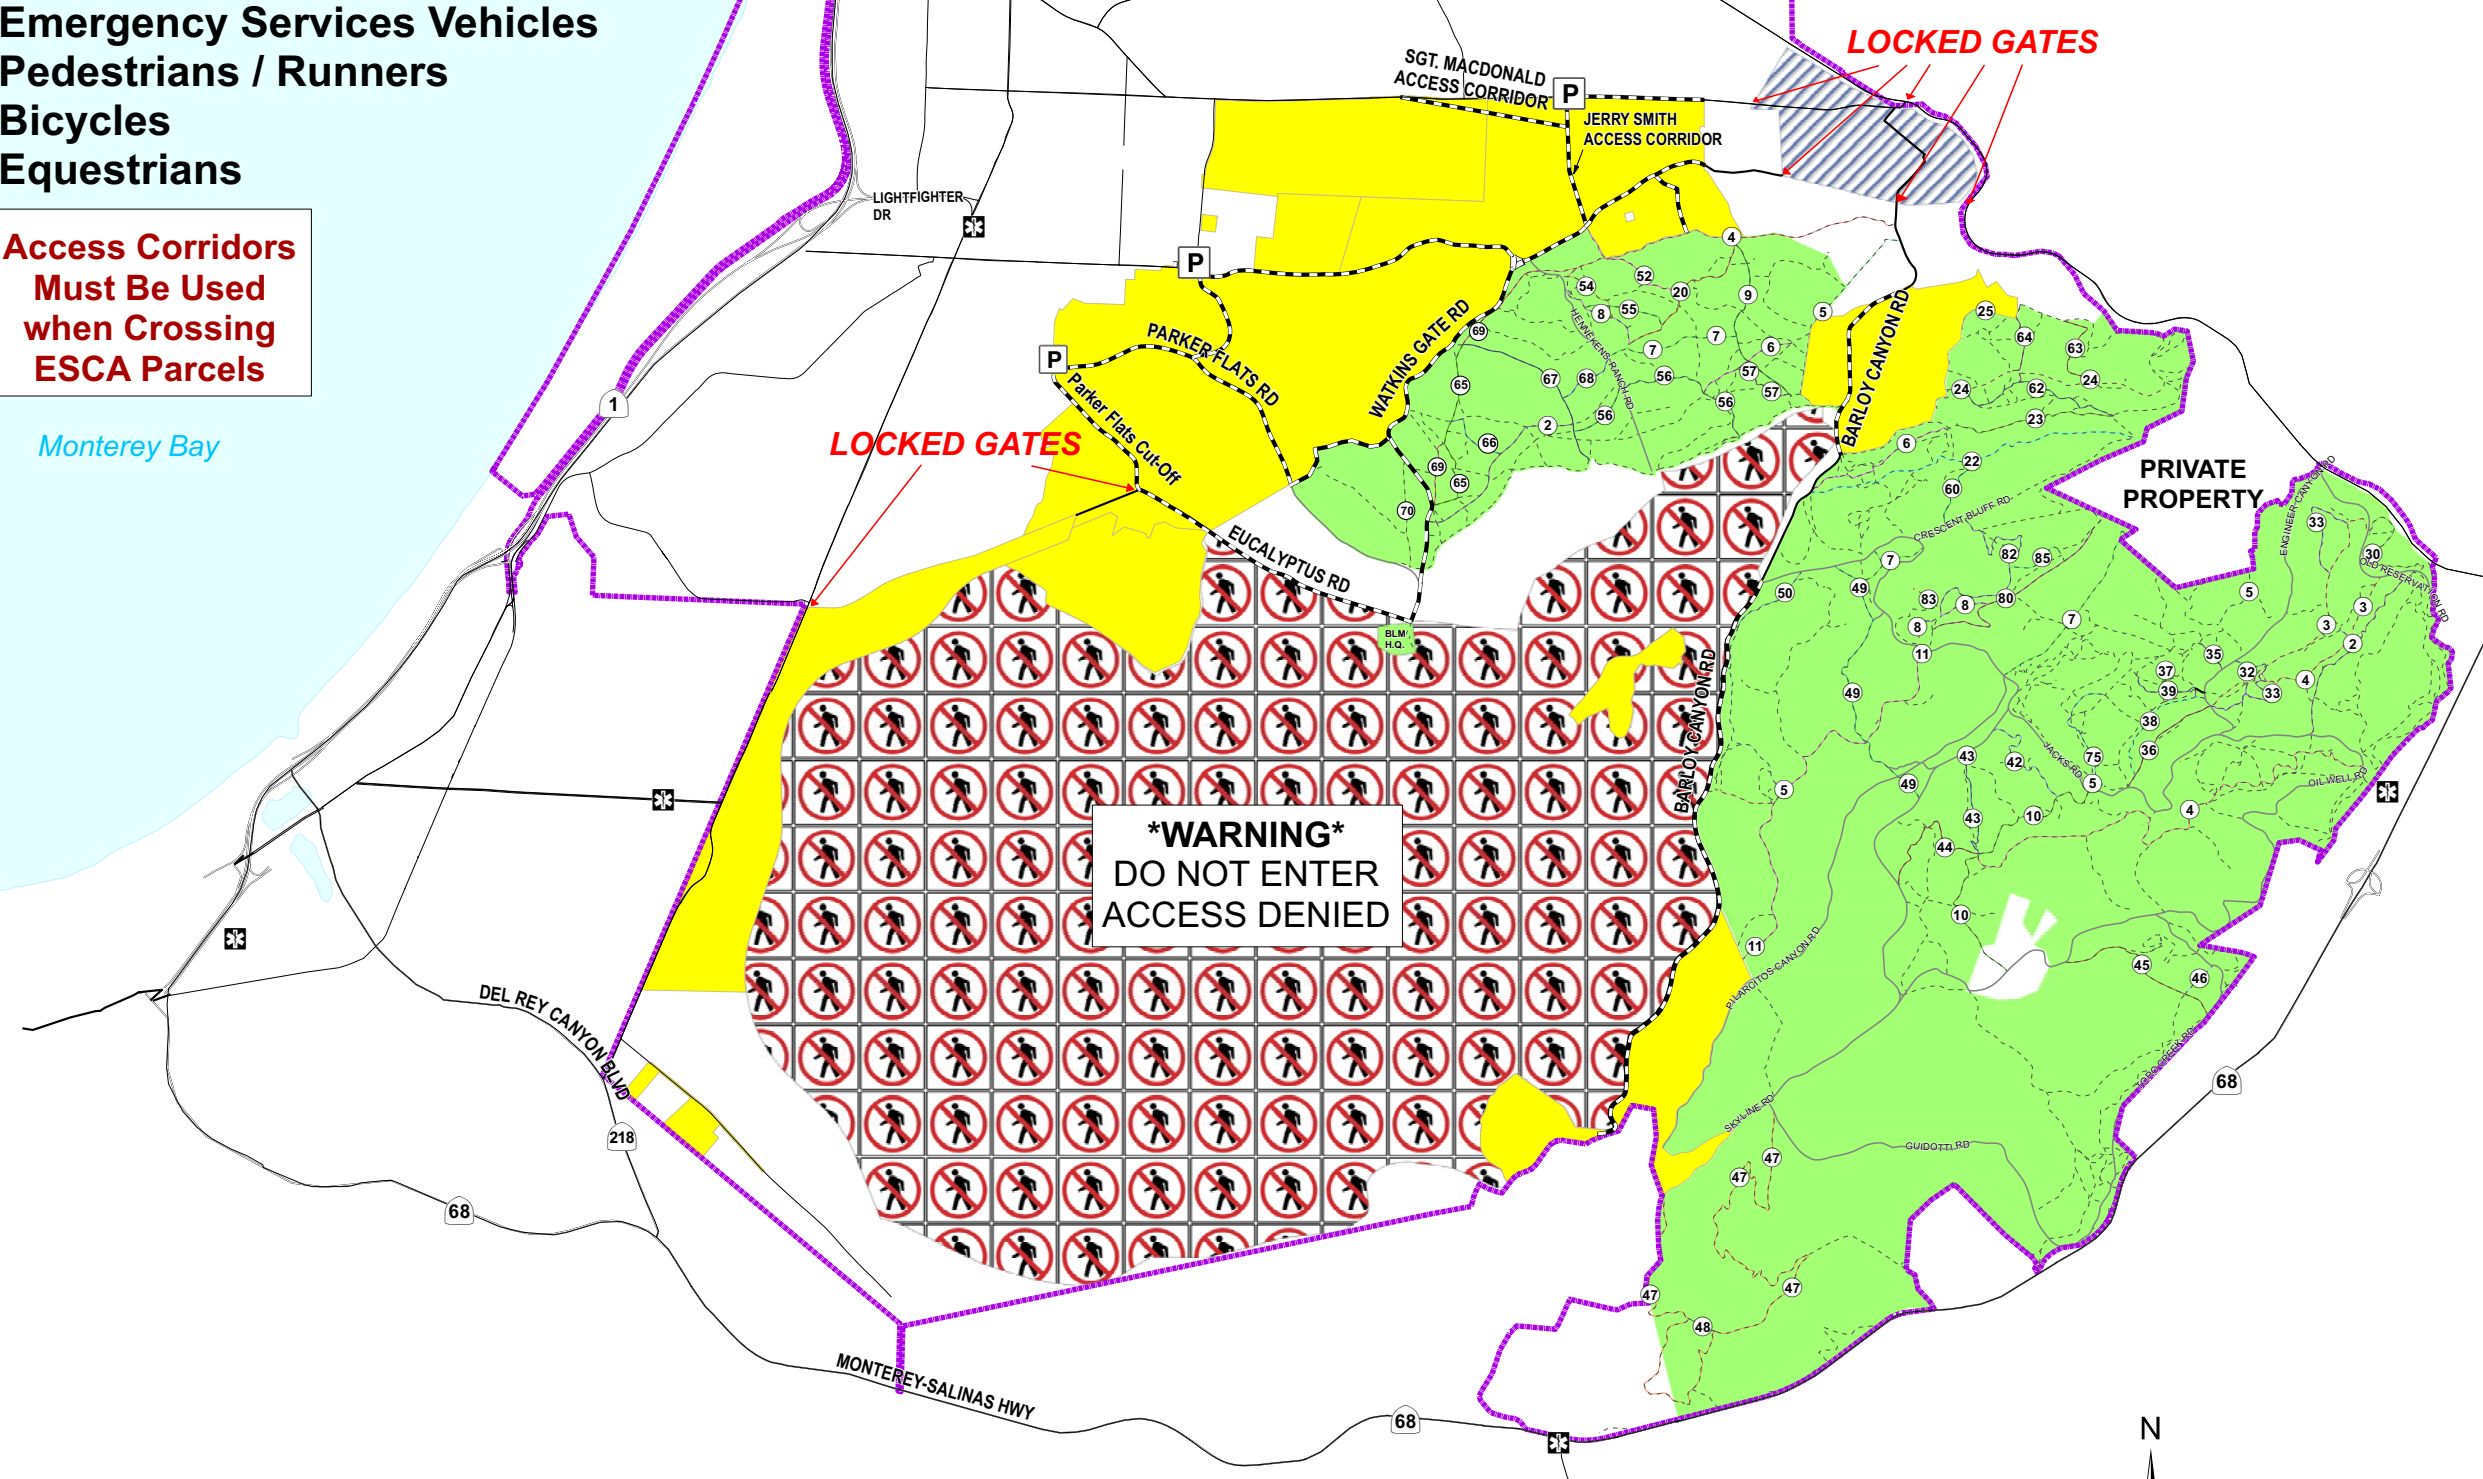

FORA ESCA RP Access Corridors

Access Corridors **ONLY** open to:
 - Emergency Services Vehicles
 - Pedestrians / Runners
 - Bicycles
 - Equestrians

**Access Corridors
Must Be Used
when Crossing
ESCA Parcels**

Monterey Bay

Legend			
	Access Corridors		Impact Area
	ESCA Parcels		Parking Lot
	BLM Fort Ord Public Land		Fire Station
	Closed Construction		Road
	Fort Ord Boundary		Dirt - Trail

For additional information on the FORA ESCA visit: www.fora-esca-rp.com
 NOTE: Access Corridors subject to closure for MEC clean up as necessary.